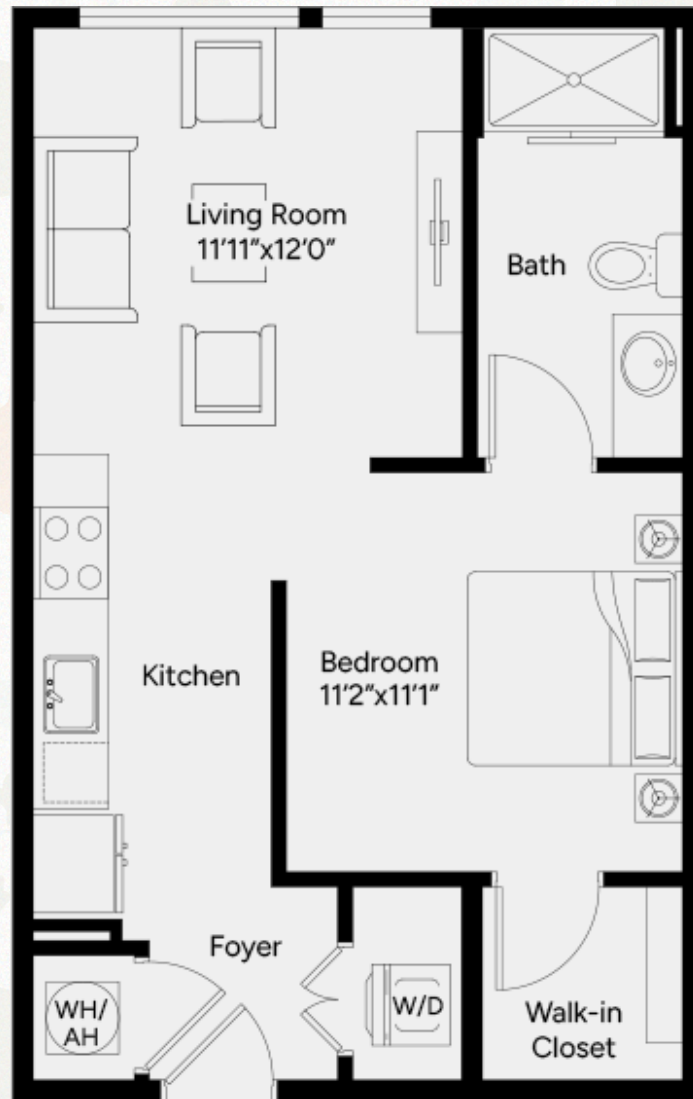

Slate

Studio | 1 Bath | 570 SF

 TERRAZZO

2900 Erwin Rd., Durham, NC 27705
terrazzodurham.com
hello@terrazzodurham.com

Room dimensions and square footage may vary from those shown on this plan. Floorplans are for illustrative purposes only. Please contact your leasing representative for detailed information on your selected plan.