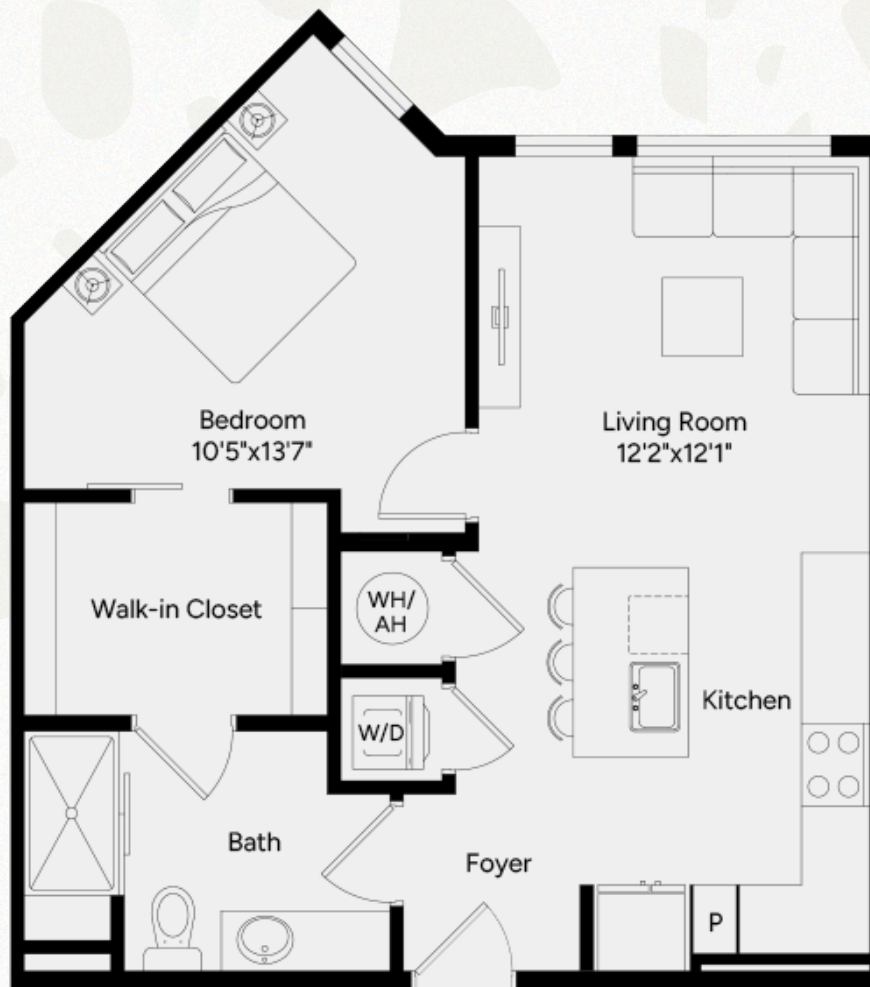

# Olivine

1 Bed | 1 Bath | 691 SF

∞ TERRAZZO

2900 Erwin Rd., Durham, NC 27705  
terrazzodurham.com  
hello@terrazzodurham.com

Room dimensions and square footage may vary from those shown on this plan. Floorplans are for illustrative purposes only. Please contact your leasing representative for detailed information on your selected plan.