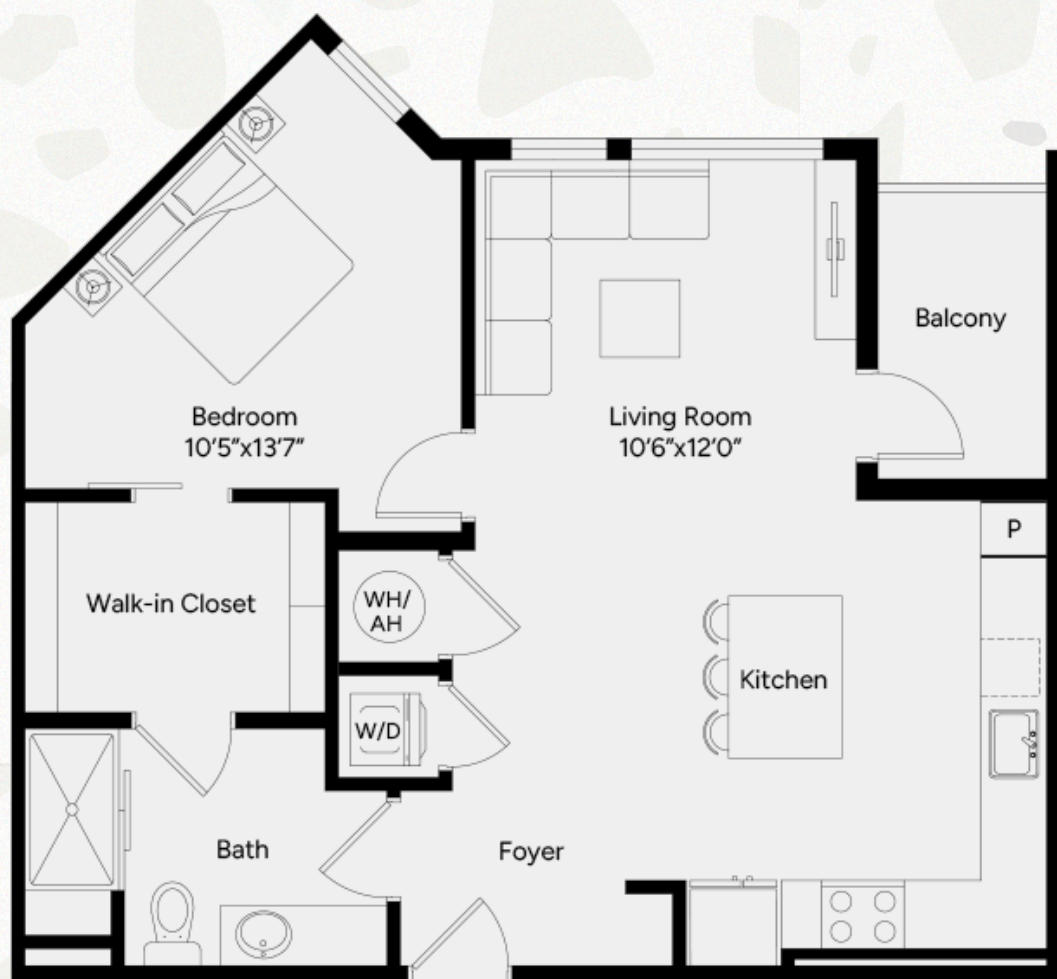

Opaline

1 Bed | 1 Bath | 784 SF

 TERRAZZO

2900 Erwin Rd., Durham, NC 27705
terrazzodurham.com
hello@terrazzodurham.com

Room dimensions and square footage may vary from those shown on this plan. Floorplans are for illustrative purposes only. Please contact your leasing representative for detailed information on your selected plan.