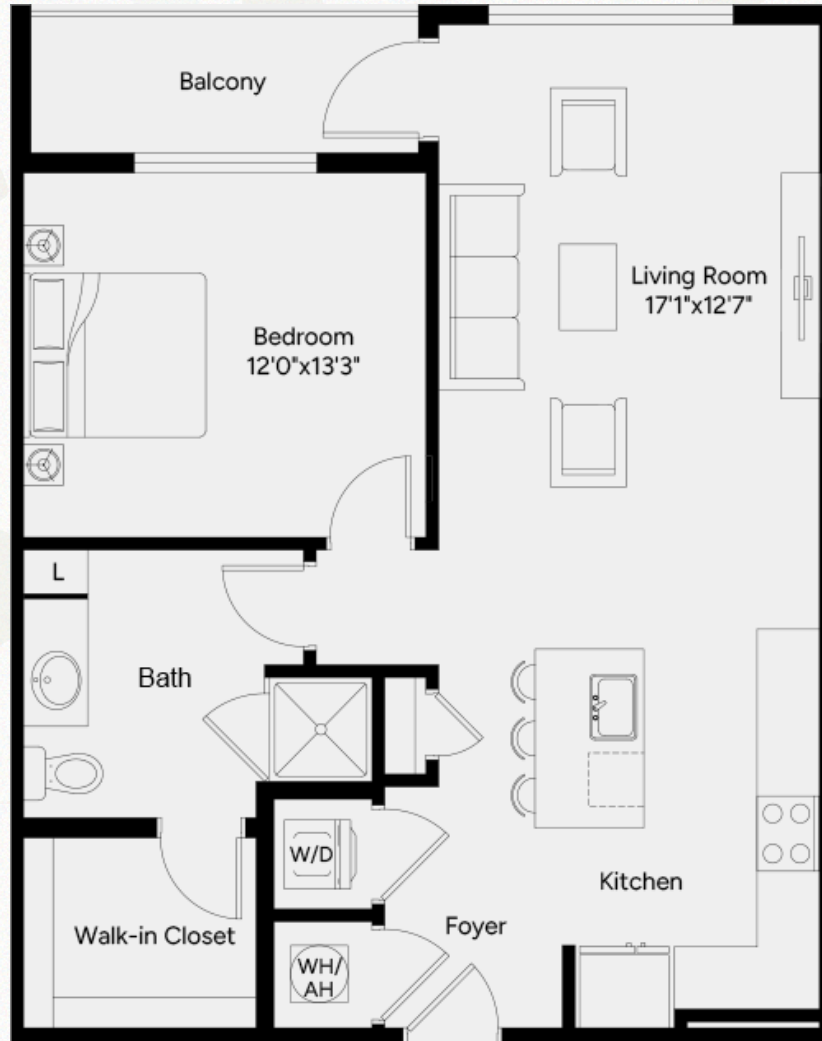

Jasper

1 Bed | 1 Bath | 834 SF

 TERRAZZO

2900 Erwin Rd., Durham, NC 27705
terrazzodurham.com
hello@terrazzodurham.com

Room dimensions and square footage may vary from those shown on this plan. Floorplans are for illustrative purposes only. Please contact your leasing representative for detailed information on your selected plan.